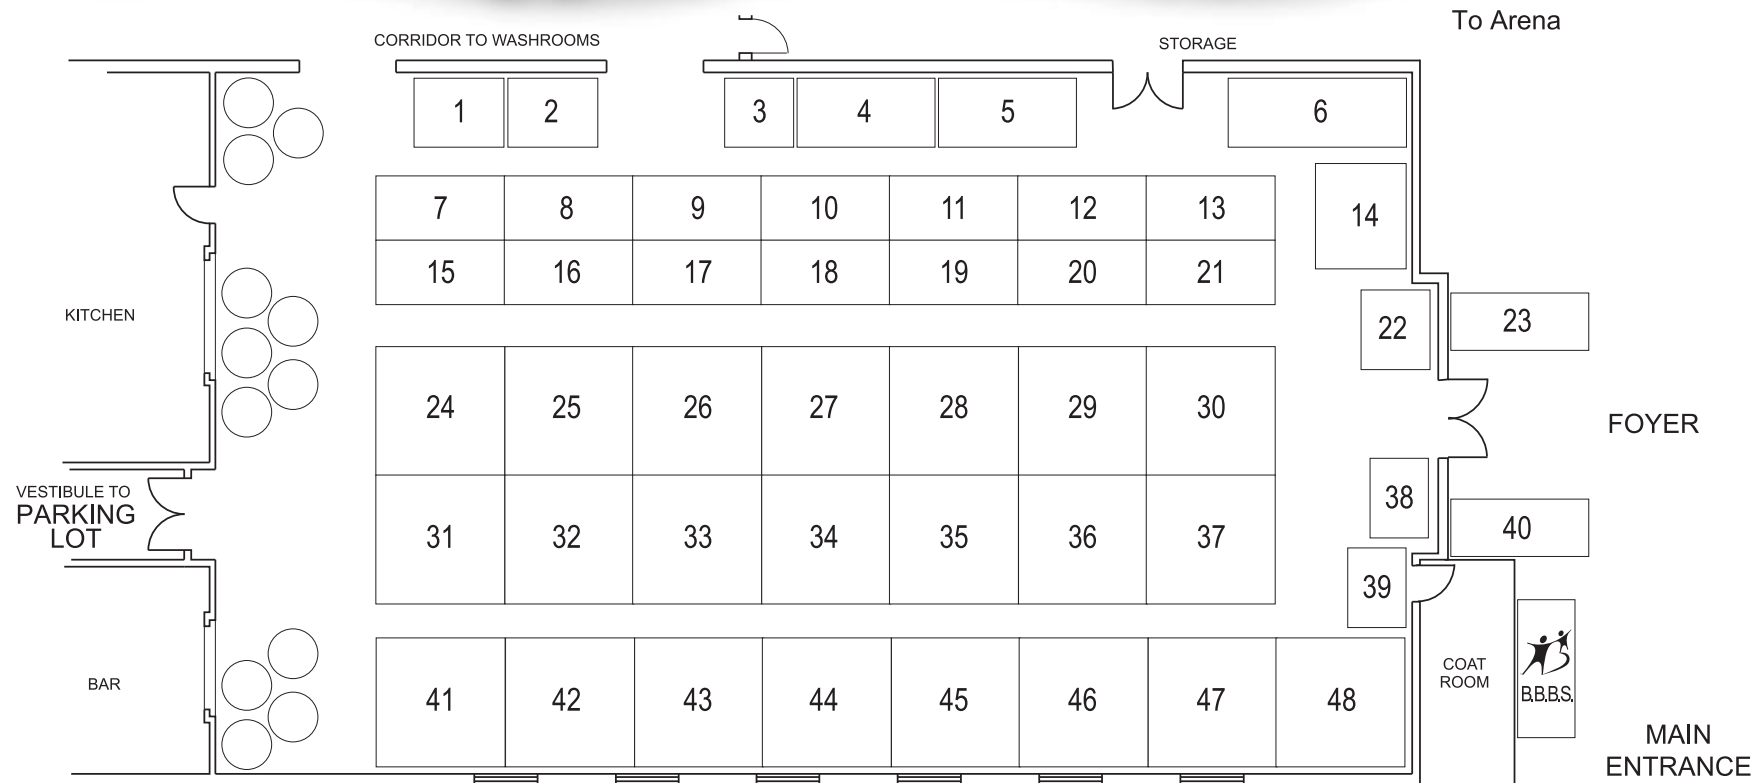

**Big Brothers Big Sisters
of North Wellington**

2019

Christmas Show & Sale

at the Mount Forest Sports Complex, 850 Princess Street

HALL C

HALL B: Leisure Hall

HALL A: Community Hall

PLEASE NOTE: LAYOUTS NOT TO SCALE

EAST PARKING LOT