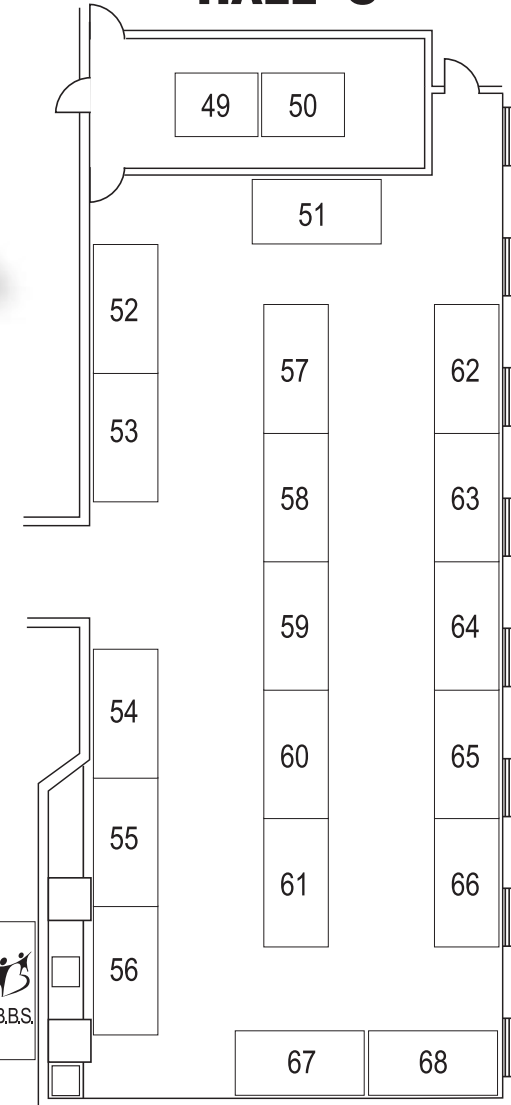

**Big Brothers Big Sisters
of North Wellington**

2019

Christmas Show & Sale

at the Mount Forest Sports Complex, 850 Princess Street

HALL C

HALL B: Leisure Hall

HALL A: Community Hall

PLEASE NOTE: LAYOUTS NOT TO SCALE

EAST PARKING LOT